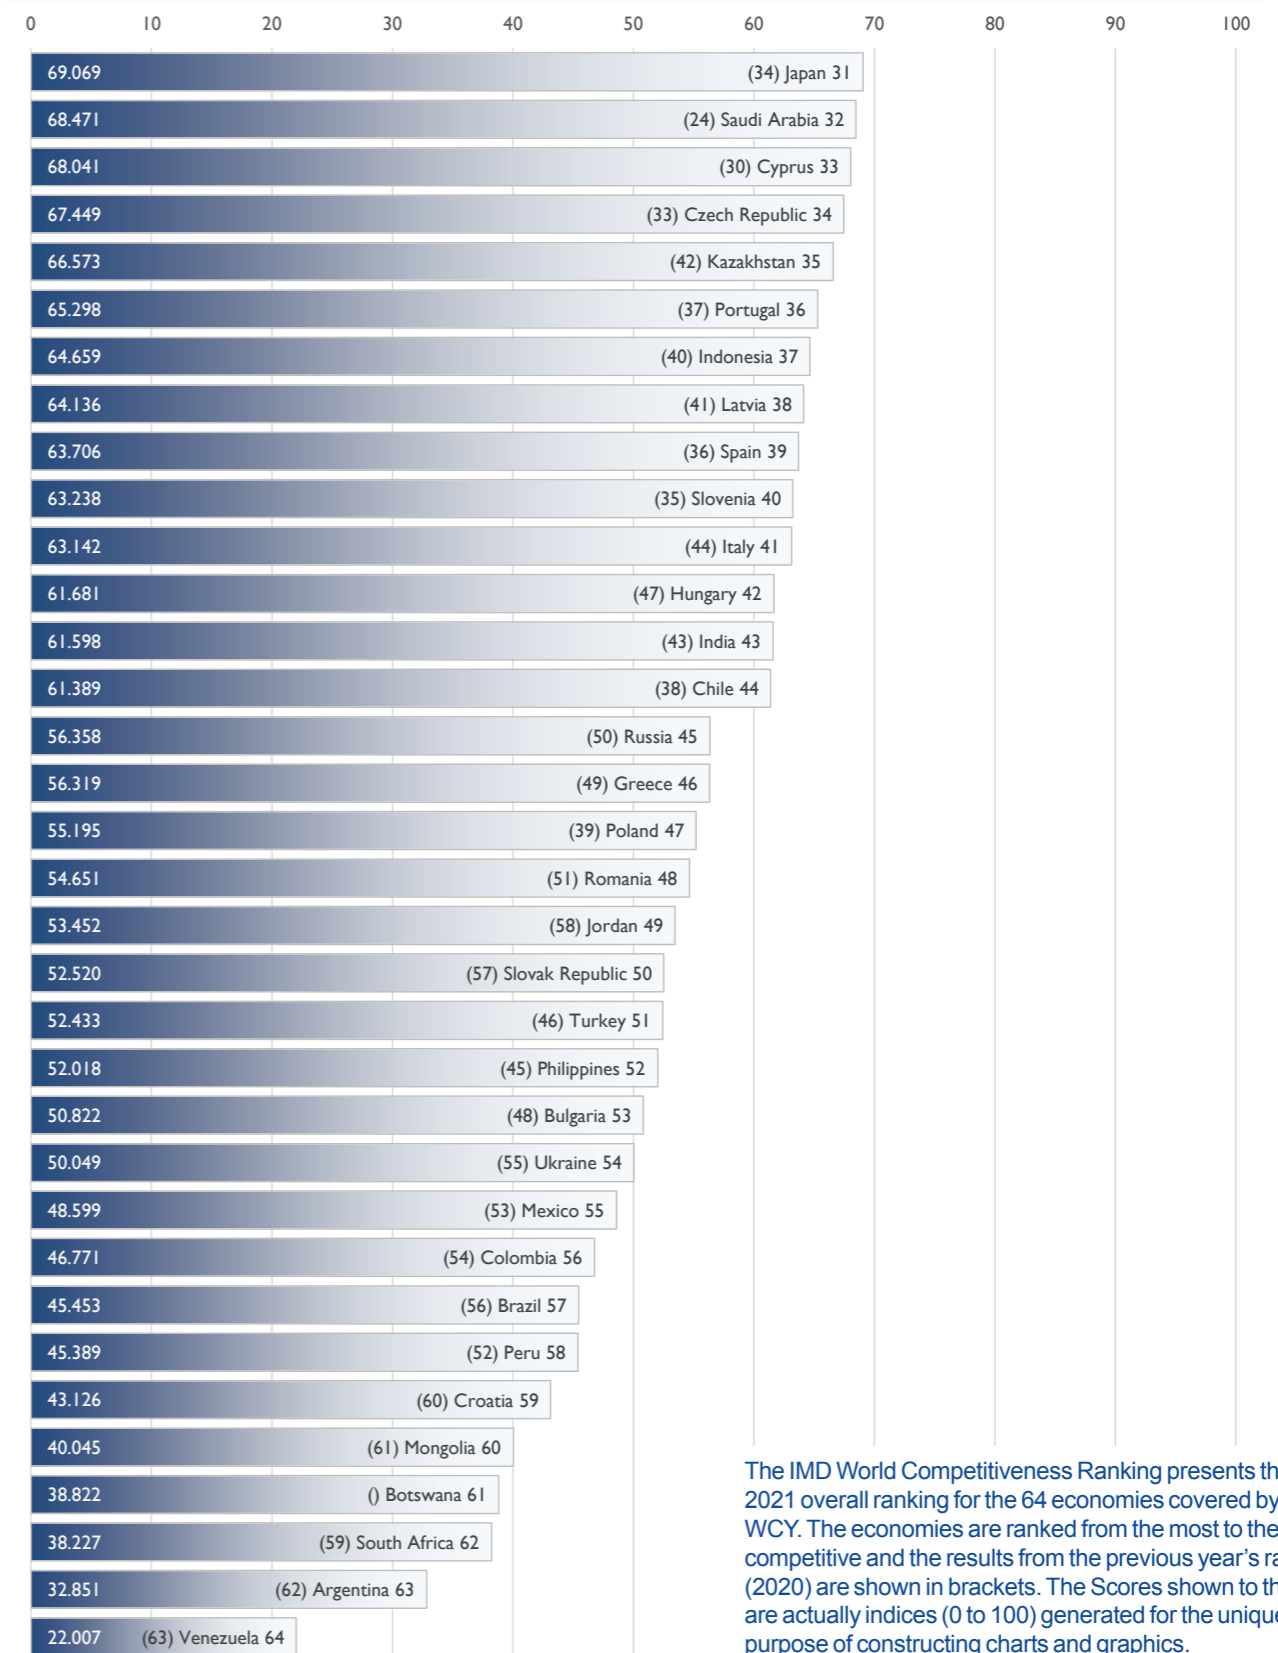

The 2021 IMD World Competitiveness Ranking

COMPETITIVENESS RANKING (Ranks 1 - 30)

(2020 rankings are in parentheses)

COMPETITIVENESS RANKING (Ranks 31 - 64)

(2020 rankings are in parentheses)

The IMD World Competitiveness Ranking presents the 2021 overall ranking for the 64 economies covered by the WCY. The economies are ranked from the most to the least competitive and the results from the previous year's ranking (2020) are shown in brackets. The Scores shown to the left are actually indices (0 to 100) generated for the unique purpose of constructing charts and graphics.