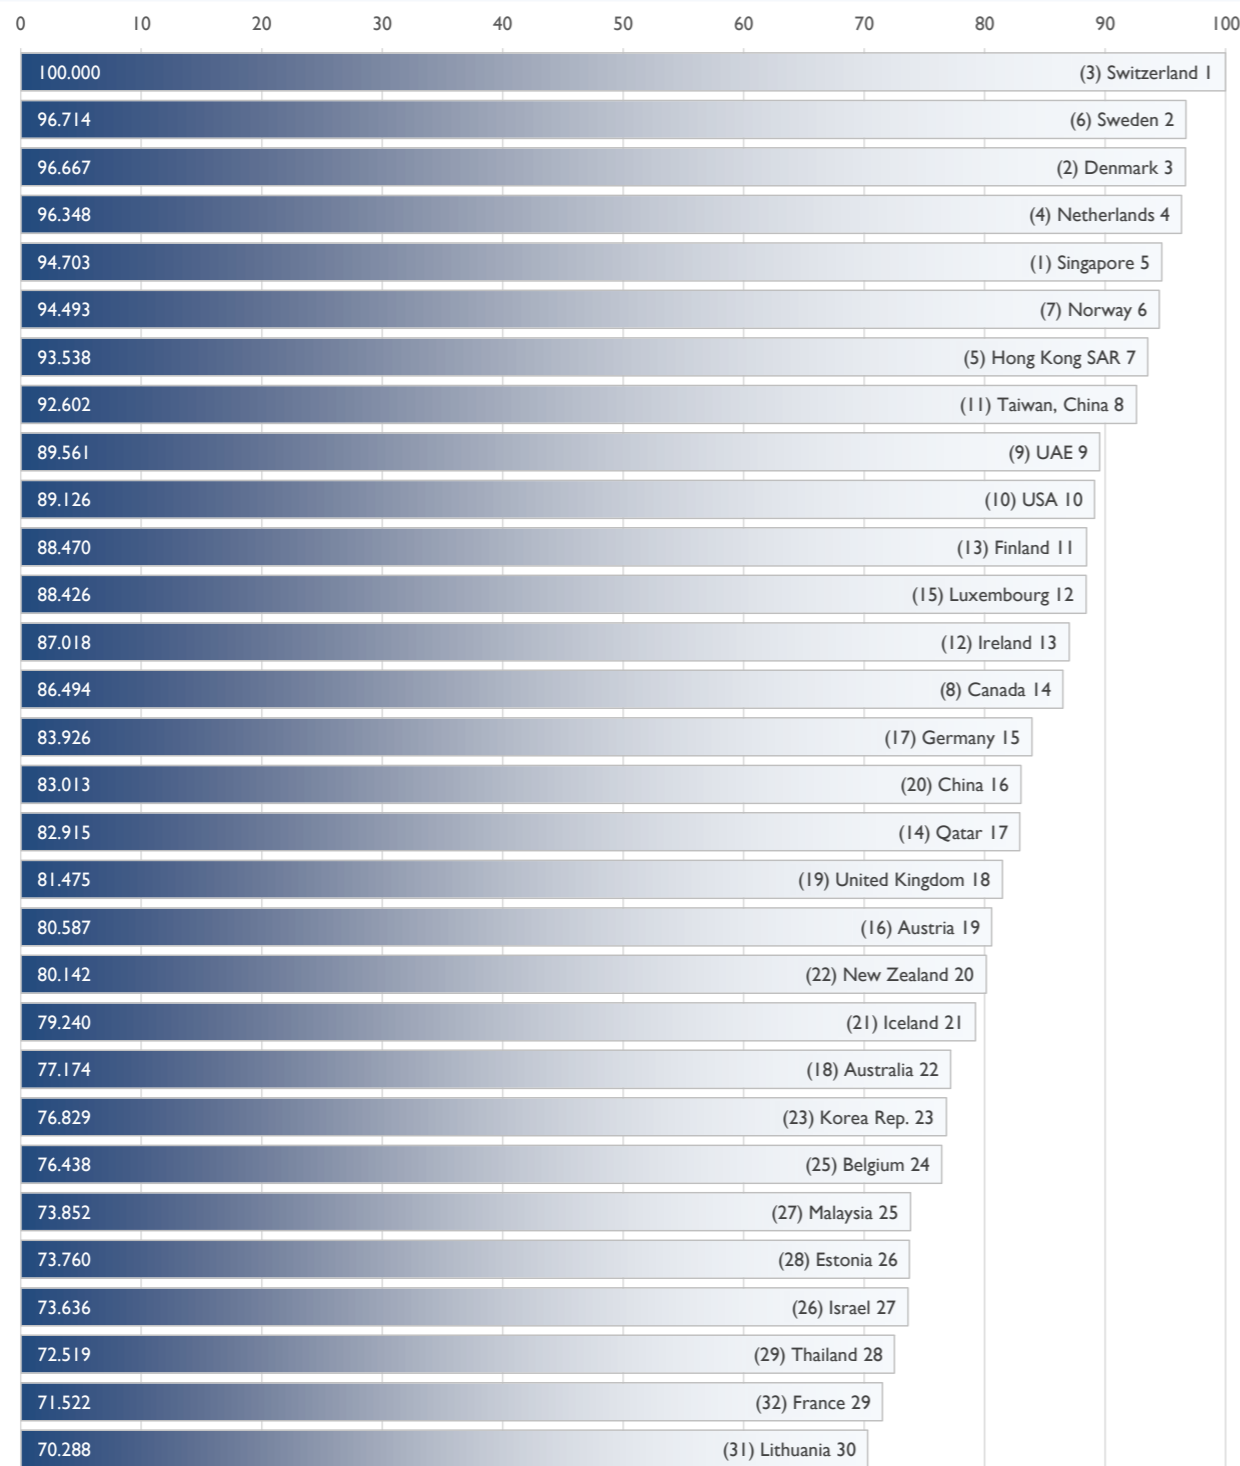

The 2021 IMD World Competitiveness Ranking

COMPETITIVENESS RANKING (Ranks 1 - 30)

(2020 rankings are in parentheses)

COMPETITIVENESS RANKING (Ranks 31 - 64)

(2020 rankings are in parentheses)

The IMD World Competitiveness Ranking presents the 2021 overall ranking for the 64 economies covered by the WCY. The economies are ranked from the most to the least competitive and the results from the previous year's ranking (2020) are shown in brackets. The Scores shown to the left are actually indices (0 to 100) generated for the unique purpose of constructing charts and graphics.