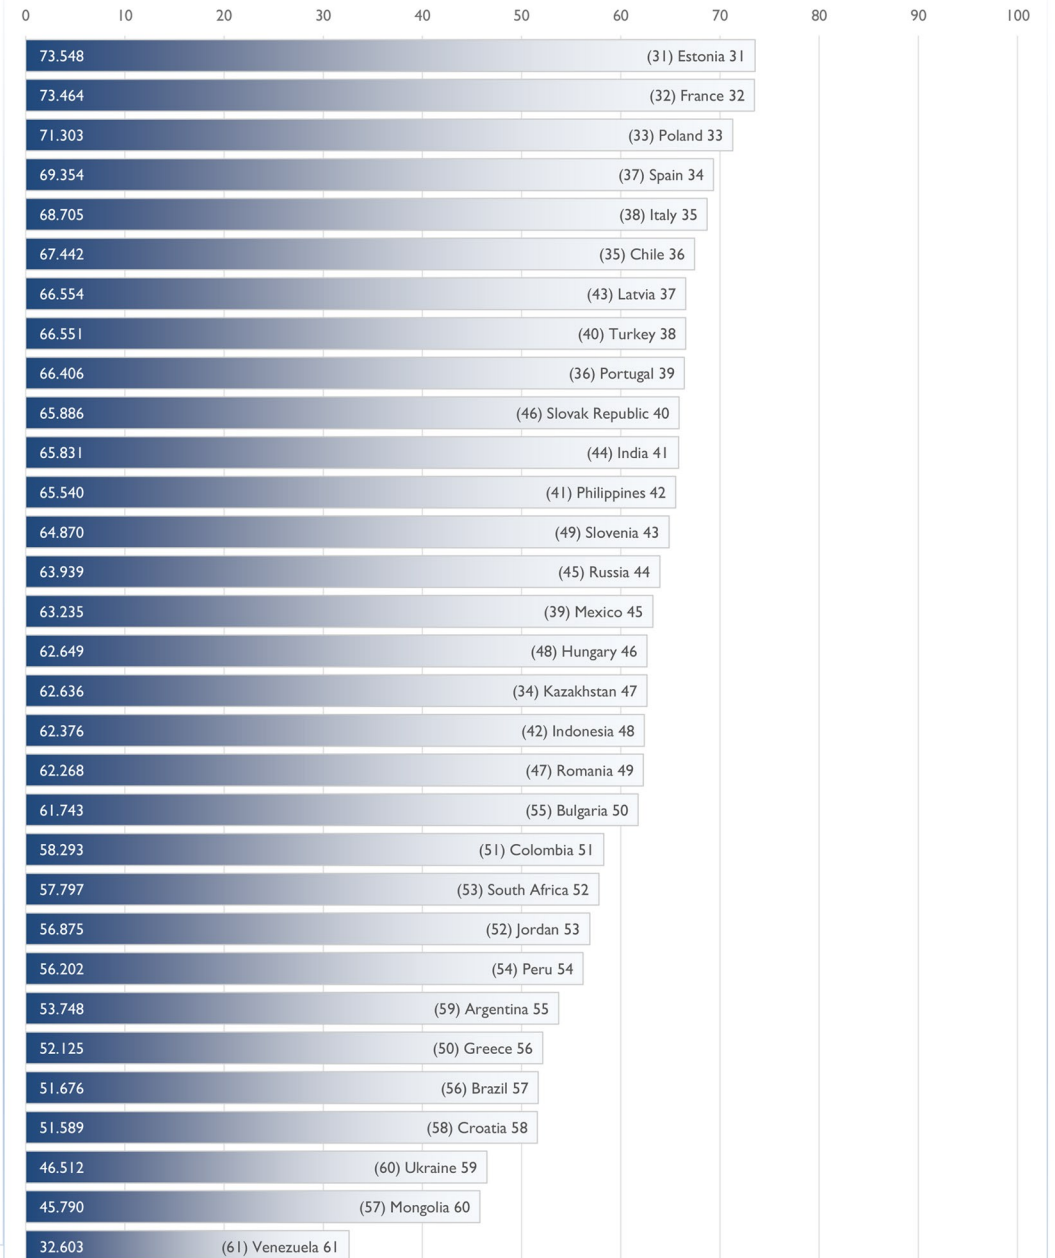

THE 2016 IMD WORLD COMPETITIVENESS SCOREBOARD

COMPETITIVENESS SCOREBOARD (Ranks 1 - 30)

(2015 rankings are in parentheses)

COMPETITIVENESS SCOREBOARD (Ranks 31 - 61)

(2015 rankings are in parentheses)