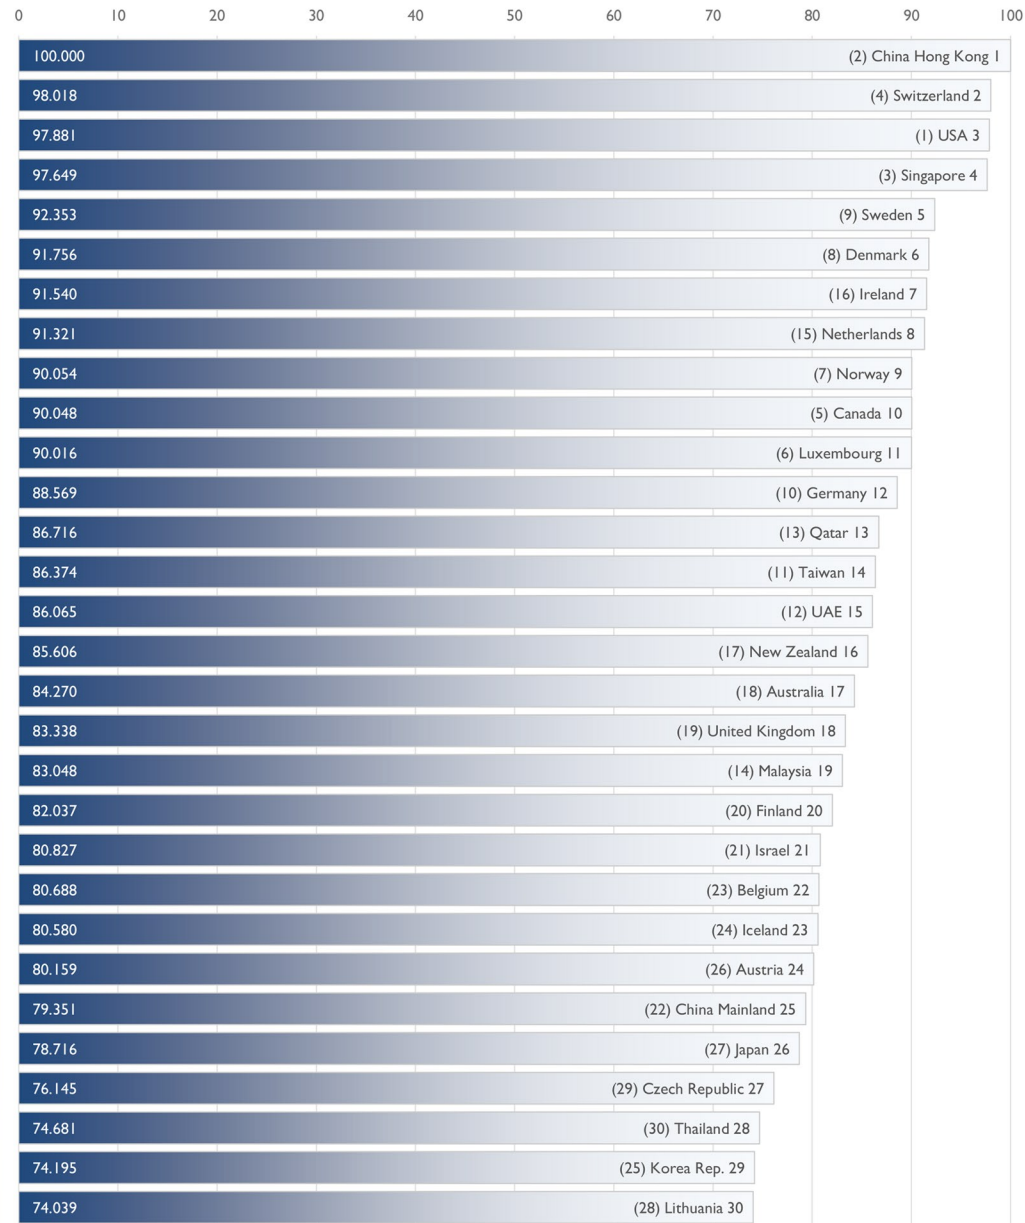

THE 2016 IMD WORLD COMPETITIVENESS SCOREBOARD

COMPETITIVENESS SCOREBOARD (Ranks 1 - 30)

(2015 rankings are in parentheses)

COMPETITIVENESS SCOREBOARD (Ranks 31 - 61)

(2015 rankings are in parentheses)