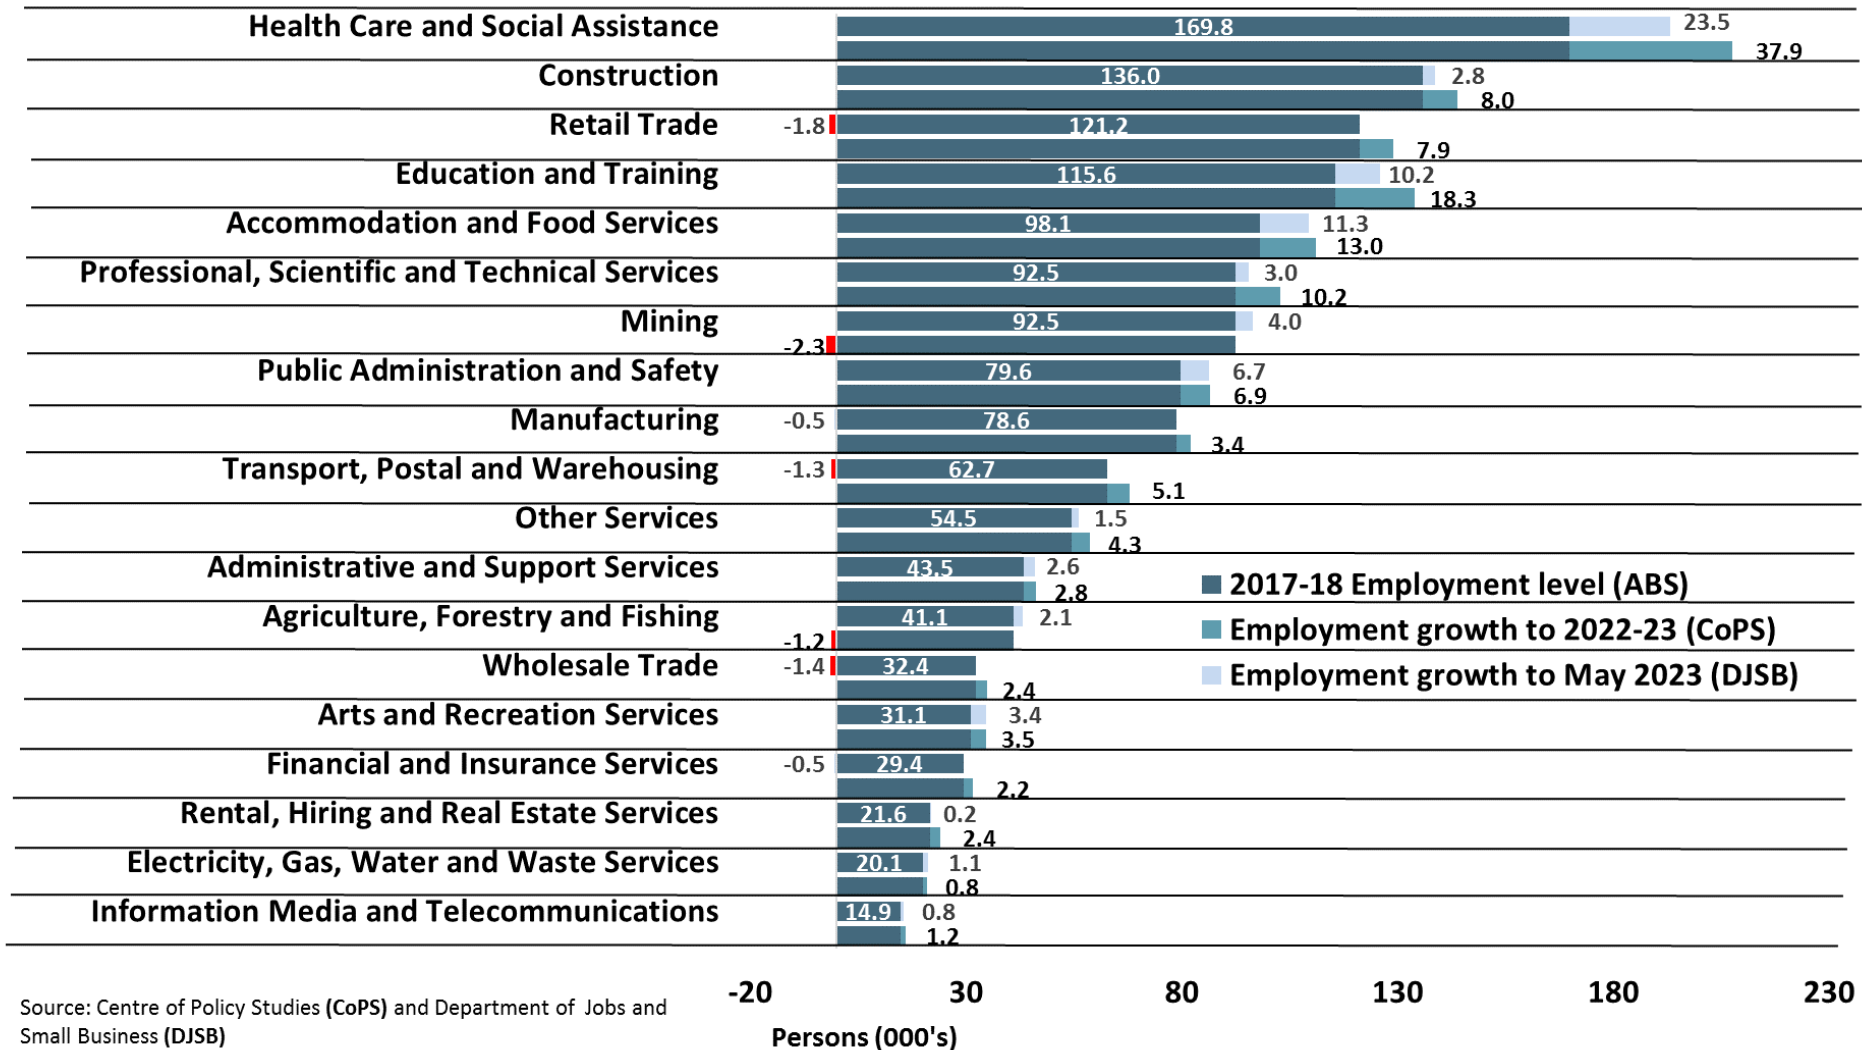

The VET sector is the **largest** education sector in Australia

- 4.2 million students in 2017
- 10.5% of national student hours in WA
- 60% of student hours were publicly funded in WA

- Overall **student satisfaction** with funded training in WA was **88% in 2018**
- **Employer satisfaction** with VET training in WA was at **80% in 2017**

WA projected employment growth by industry, 2017-18 to mid-2023

Expenditure on education by sector 2005-06 to 2015-16 (base year 2005-06 = 100)

Source: Mitchell Institute analysis of Australian Bureau of Statistics data (custom request)

Share of total workforce in 2030

Source: Deloitte Access Economics