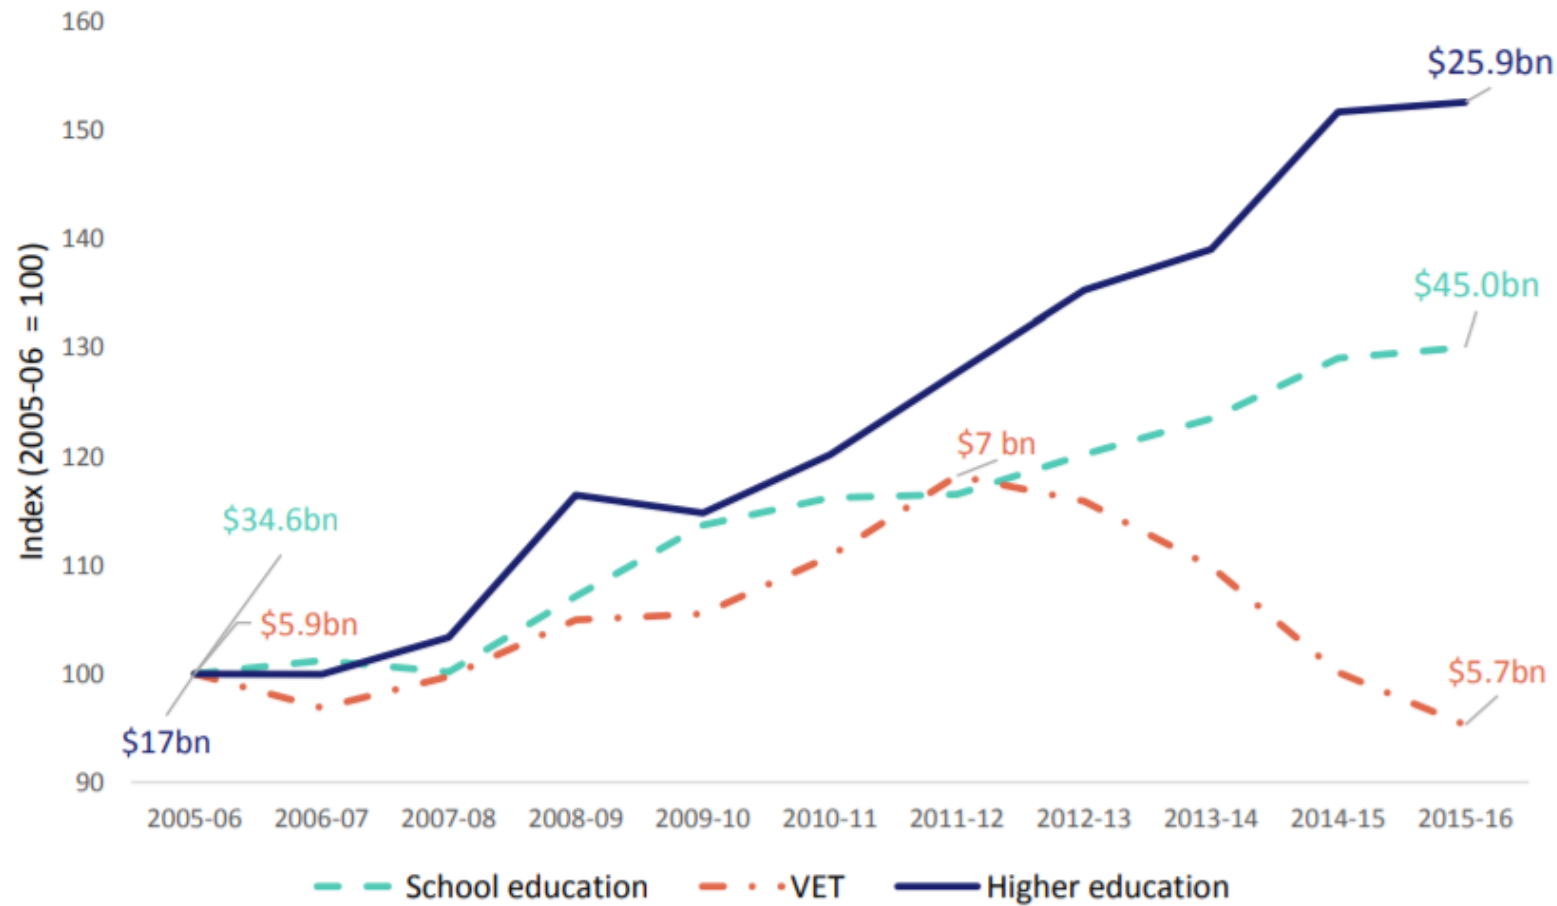

The VET sector is the **largest** education sector in Australia

- 4.2 million students in 2017
- 10.5% of national student hours in WA
- 60% of student hours were publicly funded in WA

- Overall **student satisfaction** with funded training in WA was **88% in 2018**
- **Employer satisfaction** with VET training in WA was at **80% in 2017**

WA projected employment growth by industry, 2017-18 to mid-2023

Expenditure on education by sector 2005-06 to 2015-16 (base year 2005-06 = 100)

Source: Mitchell Institute analysis of Australian Bureau of Statistics data (custom request)